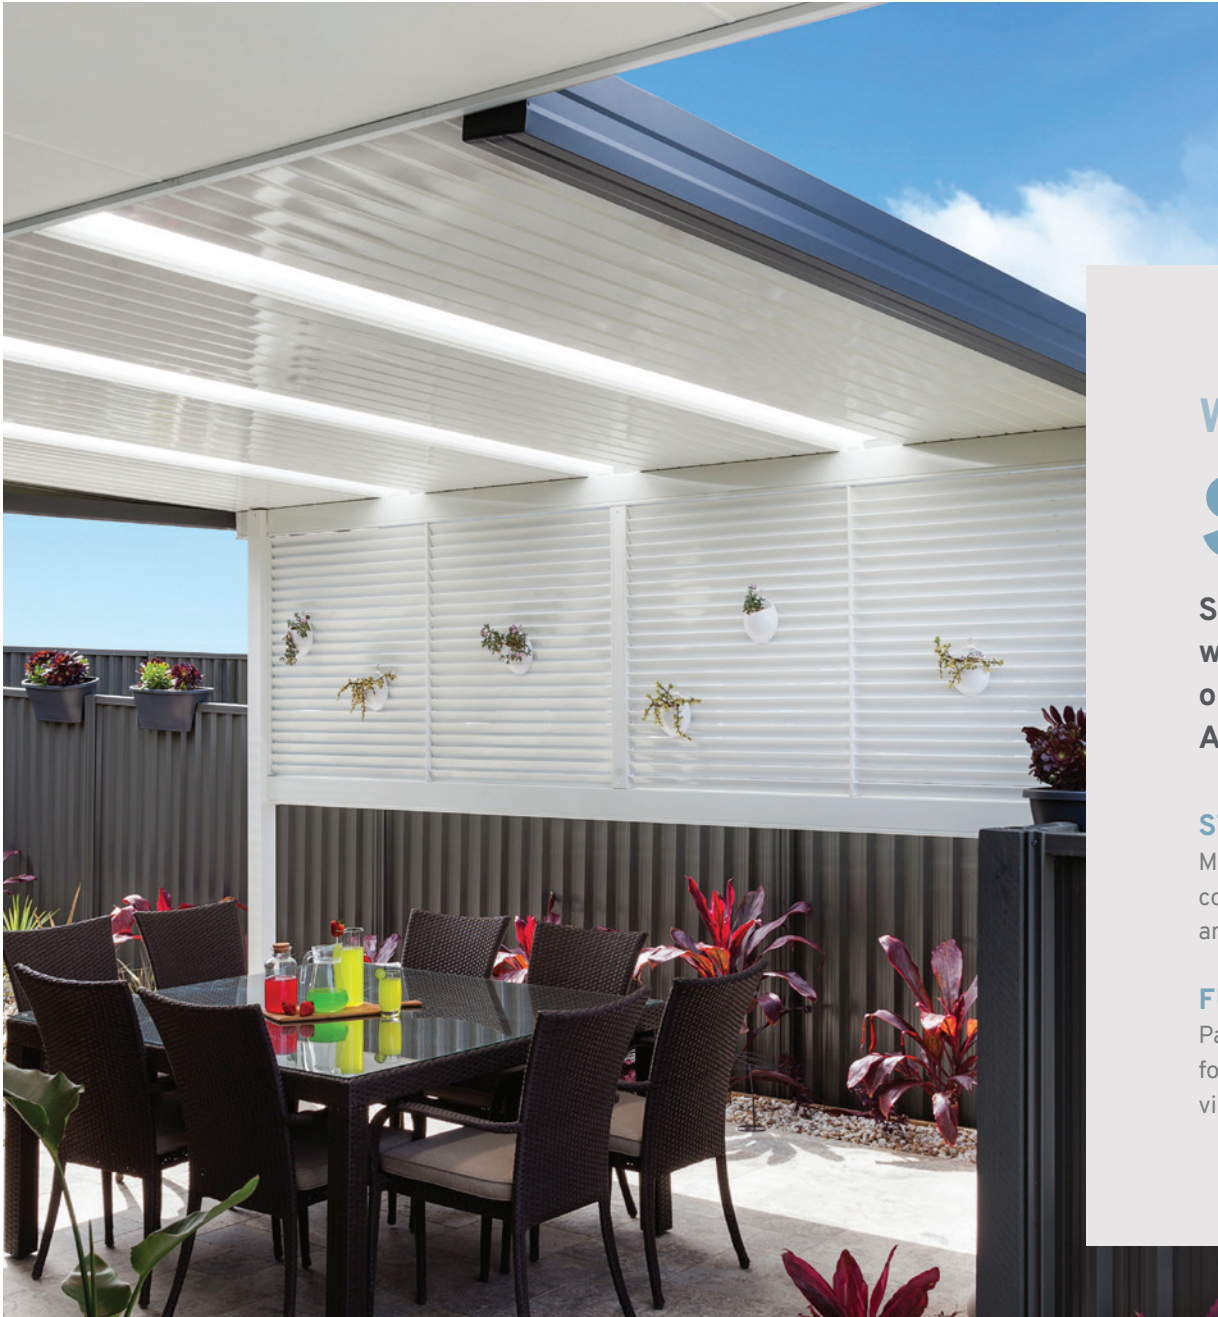

SHADEMASTER[®]
SHELTER SYSTEMS

Single Skin
Roofing Solutions

SOPHISTICATED

Outdoor Living

Make the most of your outdoor living space with a Shademaster® Shelter System. Whether you are after a patio, carport, alfresco, room extension, gazebo or custom solution, the design possibilities are endless with Shademaster.

Multiple colour combinations in Flat and W-Pan panel profiles.

VERSATILITY

Suitable for a wide range of traditional & modern designs.

FUNCTION

Panels clip together to form a weather-tight, virtually undetectable seal.

GABLE ROOF

Allows maximum air and light to flow through your outdoor living area. It can be free-standing or attached to your home.

SKILLION ROOF

Simple and versatile, the traditional Skillion roof design integrates easily with any surroundings. It can be free standing or attached to your home.

The spaciousness of the Gable roof design combines well with versatile Skillion roofs to create a unique highlight for any home. It can be free standing or attached to your home.

FLEXIBLE Design Options