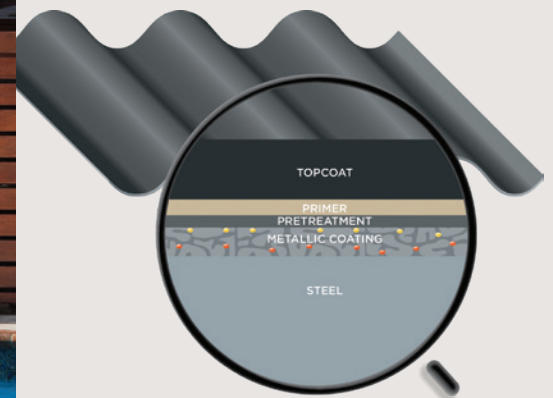

A paint system developed for local conditions, further enhanced by the 80% gloss finish, optimizing the roof quality and durability to ensure your Shademaster roof maintains its premium look.

CORROSION RESISTANT

Built to withstand the harsh Australian outdoors with corrosion resistant properties.

COLOUR RETENTION

One of the most durable modern coatings available.

SMOOTH FINISH

Roller coating allows for a consistently smooth finish every time compared to powder coating.

SUPERIOR HIGH GLOSS

Higher gloss coatings offer more vibrant colour, easy maintenance and enhanced fade resistance.

THE 5 STAGE COATING PROCESS

0.42MM ROOFING - STEEL

ROOF	Joadja (Shale Grey™)	Thundercloud^ (Woodland Grey®^)	Nocturnal^ (Monument®^)	Red Earth^ (Manor Red®^)
CEILING	White Bay (Thredbo White®)	White Bay (Thredbo White®)	White Bay (Thredbo White®)	White Bay (Thredbo White®)
PROFILES	FLAT, WPAN*	FLAT, WPAN	FLAT	FLAT