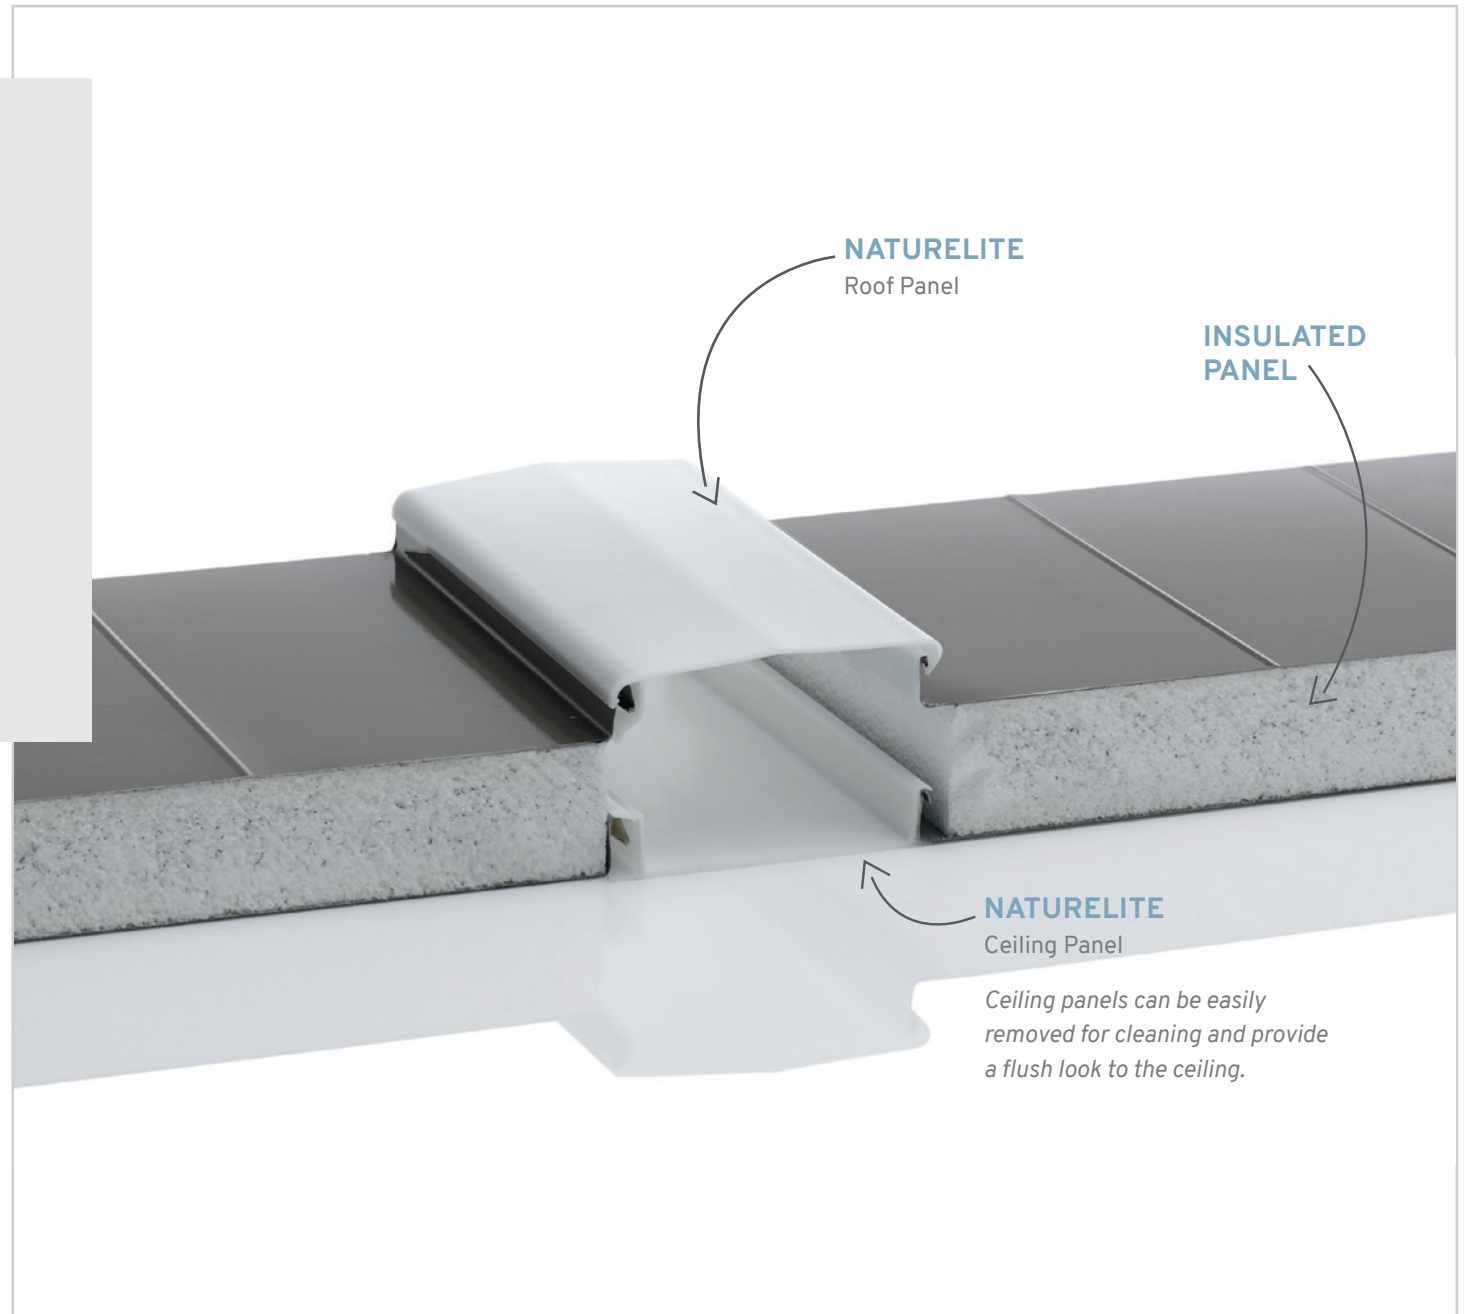

Each panel is 580mm wide and features a clipping system that locks the panels together, forming a virtually undetectable weather-tight seal.

SMOOTH

Clean, modern styling gives the appearance of an internal ceiling.

V140

Stylish look with 140mm wide v-groove spacing offering distinctive visual appeal.

V70

The original decorative ceiling profile with 70mm wide v-groove spacing.

CLEVER
**Lighting
Solutions**

*Smooth Profile with Naturelite
White Bay ceiling colour*

*Smooth Profile with LED Downlights
White Bay ceiling colour*

NATURELITE SYSTEM

For letting some light into a dark covered area, Shademaster Shelter Systems offer the perfect natural lighting solution.

The Naturelite System features translucent roof and ceiling panels that integrate with the insulated roof panel to allow natural light to filter through.

SHADEMASTER SLIM LED DOWNLIGHT

An ultra slim, high lumen output and affordable lighting option designed to fit into the smallest of spaces.

This unit can be used in the Shademaster 55mm, 90mm and 135mm Insulated panels.