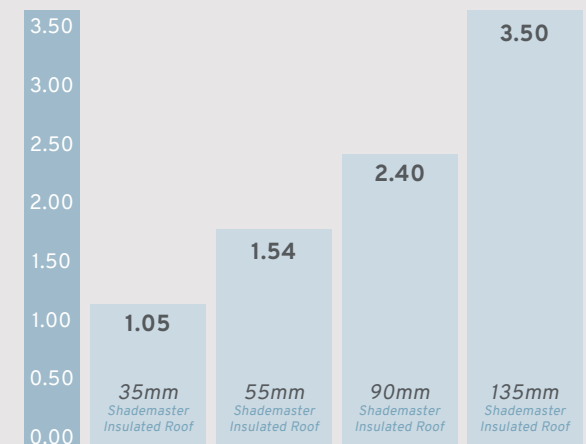

COMMON 'R VALUE' EXAMPLES

Glass windows: 0.17

Double glazed windows: 0.50

Single Skin Roof: 0

135mm SHADEMASTER® Insulated Roof: 3.50

Shademaster insulated roof panels have superior insulating properties for all-year-round comfort.

Each panel is 580mm wide and features a clipping system that locks the panels together, forming a virtually undetectable weather-tight seal.

SMOOTH

Clean, modern styling gives the appearance of an internal ceiling.