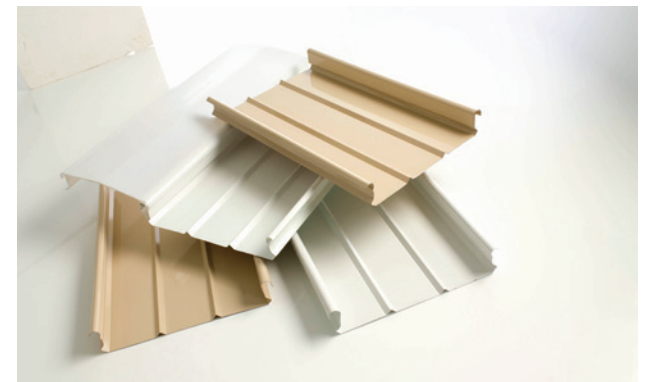

COLORBOND® STEELS 5 STAGE COATING PROCESS

A paint system developed for local conditions, further enhanced by the 80% gloss finish, optimizing the roof quality and durability to ensure your Shademaster roof maintains its premium look.

CORROSION RESISTANT

Built to withstand the harsh Australian outdoors with corrosion resistant properties.

COLOUR RETENTION

One of the most durable modern coatings available.

SMOOTH FINISH

Roller coating allows for a consistently smooth finish every time compared to powder coating.

SUPERIOR HIGH GLOSS

Higher gloss coatings offer more vibrant colour, easy maintenance and enhanced fade resistance.