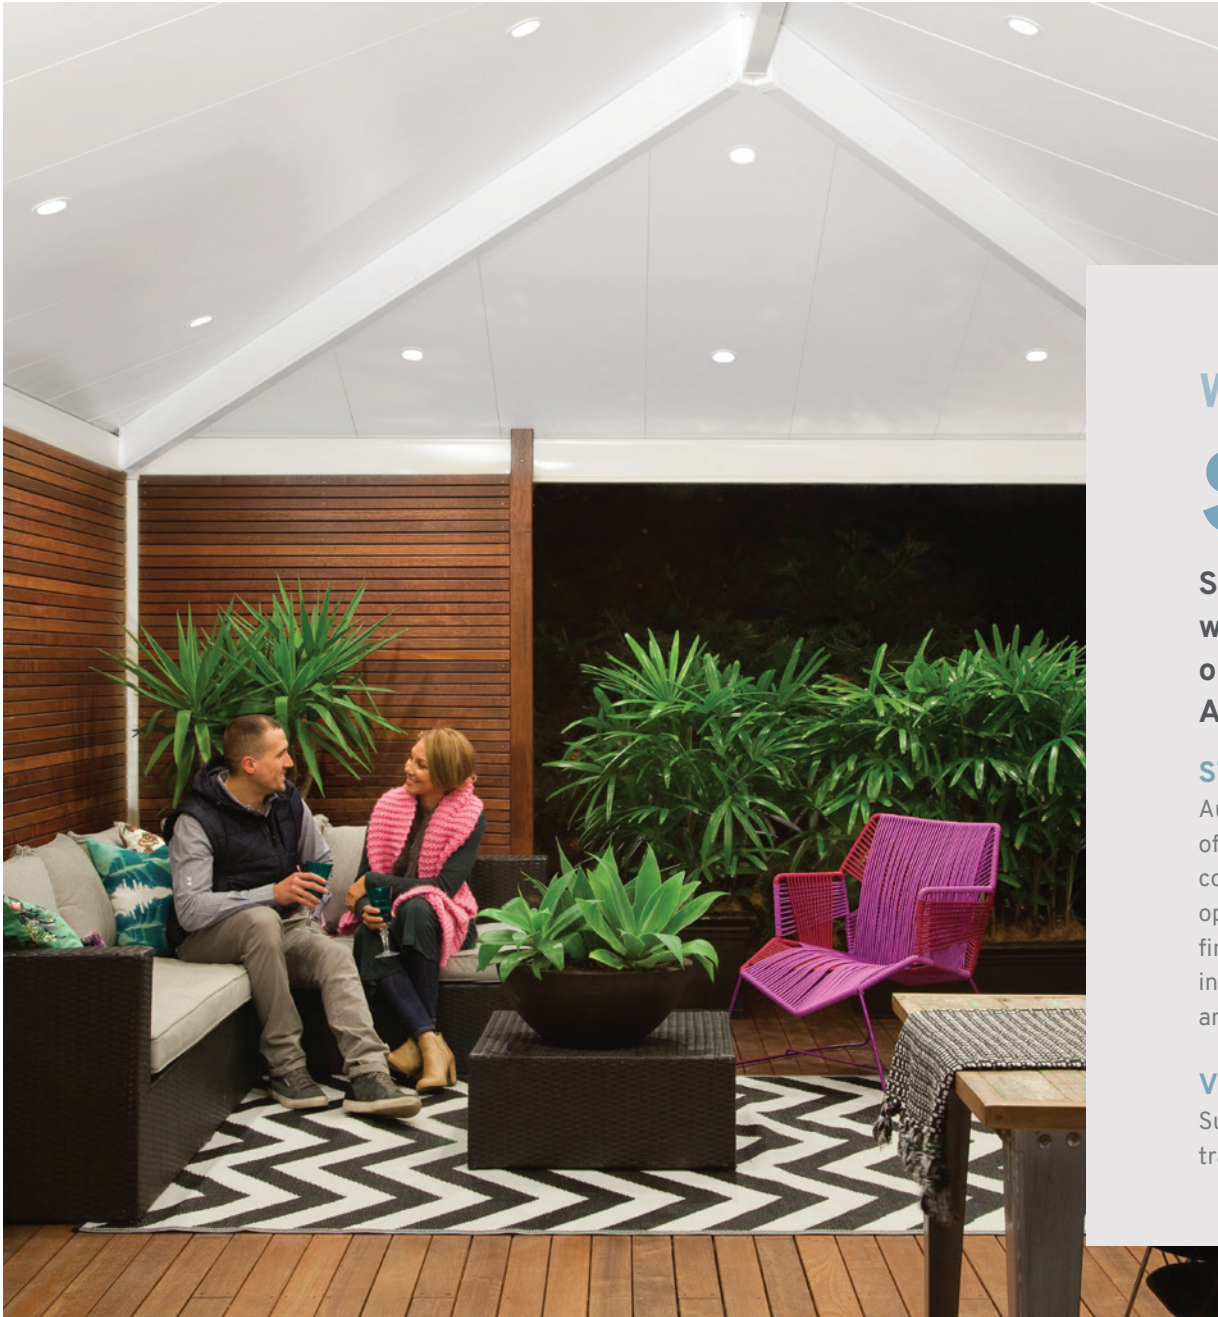

WHY CHOOSE

Shademaster?

Shademaster Shelter Systems provide you with the solutions you need. Achieve the outdoor living space you desire, with quality Australian made roofing in a range of colours.

STYLE

Australia's largest range of roof and ceiling colour combination profile options and low gloss finishes ensuring seamless integration between indoor and outdoor living spaces.

VERSATILITY

Suitable for a wide range of traditional & modern designs.

FUNCTION

Enjoy year-round comfort and minimal exterior noise with excellent insulating qualities. Insulated roof panels clip together to form a weather-tight, virtually undetectable seal and are moisture-resistant to deter mildew and condensation.

LIGHTING OPTIONS

Integrate Shademaster Naturelite panels to allow natural lighting or opt for Slim LED downlights.